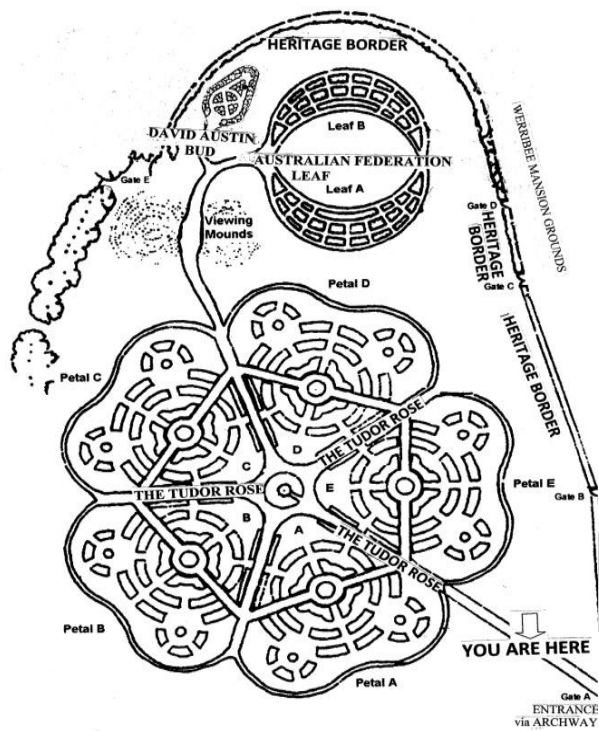

Welcome to the Victoria State Rose Garden

Please enjoy your visit

There are over 5000 roses for you to enjoy

Admission to the Rose Garden is free. All donations assist with rose replacement and reprinting this leaflet.

This garden is proudly managed by Parks Victoria (enquiries 9741 2444); assisted by a large group of volunteers who are responsible for the care and maintenance of the roses such as pruning, dead-heading, weeding of the beds and other tasks required to keep the rose garden looking its best

A Brief history of the garden:

1976: the concept of a State rose garden was conceived. After much hard work by members of the National Rose Society, Mr James Priestly in particular, the Tudor 1996 Rose section garden was officially opened on 9 November.

1997: planting of the Heritage rose border began and was completed in 2000. These beds give Victoria one of the best collections of Heritage roses in Australia. (Please see the separate leaflet regarding this section).

2000: A grant was received from the Centenary of Federation to develop and plant a stylised leaf containing 50 beds of roses bred by Australians.

2001: A donation from David Austin Roses enabled the planting out of a perfumed garden of 60 David Austin (or English) roses in the shape of a Rosebud.

2003: Winner of the "Garden of Excellence" award from the World Federation of Rose Societies.

TUDOR ROSE

Petal A	Bed.	Petal B	Bed	Petal C	Bed	Petal D	Bed.	Petal E	Bed
Apricot Nectar	A1	Altissimo (tripod)	BT0	Angel Face (tripod)	C17	Aspirin	D9	Bantry Bay	ET2
Avon	A5	Afternoon Delight	B21	Amatsu Atome	C3	Golden Holstein	D21	(tripod)	
Belle of Berlin	A6	Best Friend	B19	Blueberry Hill	C9	Golden Years	D2	Cocktail(tripod)	ET5
Blue for you	A13	Chrysler Imp (tripod)	BT6	Bold Seduction	C11	Grand Amore	D18	Dark Moments	T6
Brigadoon	A24	Colorama	B6,B4	Burgundy Iceberg	C0	Handel (tripod)	DT0,	Double Delight	E16
Camille Pissaro	A12	Crimson Glory (tripod)	B14	Camp David	C14		DT4,	Double	
Crimson Glory	A15		BT6	Double Delight			DT7,	Knockout	E0
Edith Holden (tripod)	AT1,	Dame Elisabeth		(tripod)	CT21		D17	Dublin Bay (T)	E4
	AT3	Murdoch	B8	Elina	C18	Honey Dijon	D11	English Miss	E11
Eyes for You	A0	Danse des Sylphes		Fire 'n Ice	C5	Icegirl	D22	Fiona's Wish	E13
Firestar	A18	(tripod)		Golden Gate (tripod)	CT2	In Appreciation	D16	Fragrant Cloud	E21
Frances Phoebe	A16		BT1,	Guy Savoy (tripod)	CT3	Inner Wheel	D12	Fragrant Plum	E1
Golden Friendship	A3		BT2,	Home & Garden	C1	La Marseillaise	D3	Gelber Engel	E4
Heaven Scent	A14		BT4,	Iceberg (tripod)	CT1,	Love Potion	D6	Glorious	E8
High Hopes cl	AF6, 8		BT3,		CT4,	Mondiale	D19	Hot Cocoa	E9
Kardinal	A20		BT5,		CT5,	My Hero	D5	Iceberg (tripod)	ET6
Love In	A9		BT7,&	Joy of Life	CT6	Oklahoma	D7	Karen Blixen	E5
Olave Baden-Powell	A23	Daybreaker	BT8	Julischka	C2	Parole	D20	Masquerade	ET0
Our Vanilla	A19	Duet	B1	Makybe Diva	C8	Peach Profusion	D4	(tripod)	E17,
Paradise	A8	Ebb Tide	B11	Maria Callas	C22	Phoenix	D24	Maggie	ET21
Paul's Lemon Pillar	AT0,	Fabulous	B0	Mother's Love	C17	Pinkie (tripod)	DT3,	Monica	E24
(tripod)	AT17,	Golden Girls	B17	News	C20		DT	Mother &	
	&AT21	Gold' Fancy	B13	Olde Fragrance	C13	Renown's Rosario	DT2&	Daughter	E7
Picasso	A10	Honey Perfume	B9	Oranges & Lemons	C16	(tripod)	DT6	Naheem(tripod)	ET3
Precious Michelle	A7	Louisa Stone	B2	Pope John Paul 11	C7	Rose Professor		Orange Bunny	E10
Red Intuition	A17	Mister Lincoln	B24	Playboy	C12	Sieber	D0	Papa Meilland	E19
Rusticana	A4	Outback Angel	B18	Pomponella	C4	Savoy Hotel	D13	Penny Lane	
Soaring Spirits (tripod)	AT8	Paul's Scarlet (tripod)	BT17	Pride of Venus	C0	Spirit of Hope	D23	(tripod)	ET1
Sutter's Gold (tripod)	AT6	Peacekeeper	B10	Rebell	C19	Trial Bed D	D14	Red Cross	E12
Tantau's Bernstein		Peter Frankenfled	B22	St Patrick	C15	The Childrens Rose	D15	Remember Me	E20
Rose	A21	Scentimental	B6	Seduction (tripod)	CT7	Titian (tripod)	DT1&	Royal Dane	E18
Trial Bed A	A22	Shady Lady	B16		CT8	Tuscan Sun	D9	Summer Snow	
Tutu Mauve	A11	Thank You	B20	Sundance	C6	Twilight Glow		(tripod)	ET7
Typhoon	A2	Silver Jubilee	B7	Sweet Intoxication	C10	(tripod)	DT21	Tarantella	E24
Westerland (tripod)	AT2,	Spirit of Peace	B15	Tineke	C24	Valencia	D17	Tropical Sunset	E15
	AT4,	Splice	B3	Water Music (tripod)	CT3	Vienna Woods	D8	Warm Wishes	E3
	AT5,&	Topsy Turvy	B4					White Spray	E2
	AT7	Trial Bed	B5					Wild Rover	
		Violina	B23					(tripod)	ET8
		Wollerton Old Hall	B					Yvonne Kenny	E14
		(Tripod)						Zonta	E17