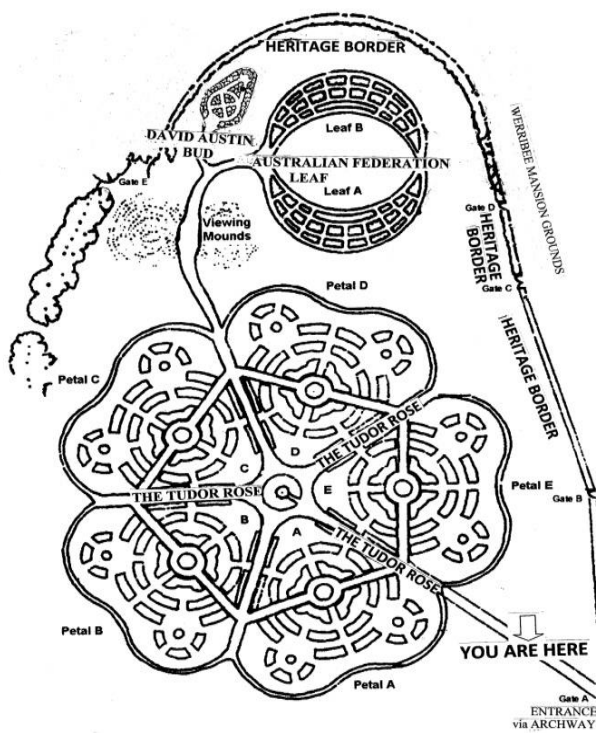

Welcome to the Victoria State Rose Garden

Please enjoy your visit

There are over 5000 roses for you to enjoy

Admission to the Rose Garden is free. All donations assist with rose replacement and reprinting this leaflet.

This garden is proudly managed by Parks Victoria (enquiries 9741 2444); assisted by a large group of volunteers who are responsible for the care and maintenance of the roses such as pruning, dead-heading, weeding of the beds and other tasks required to keep the rose garden looking its best

A Brief history of the garden:

1976: the concept of a State rose garden was conceived. After much hard work by members of the National Rose Society, Mr James Priestly in particular.

1986 Thee Tudor Rose section garden was officially opened on 9 November.

1997: Planting of the Heritage rose border began and was completed in 2000. These beds give Victoria one of the best collections of Heritage roses in Australia. (Please see the separate leaflet regarding this section).

2000: A grant was received from the Centenary of Federation to develop and plant a stylised leaf containing 50 beds of roses bred by Australians.

2001: A donation from David Austin Roses enabled the planting out of a perfumed garden of 60 David Austin (or English) roses in the shape of a Rosebud.

2003: Winner of the "Garden of Excellence" award from the World Federation of Rose Societies.

TUDOR ROSE